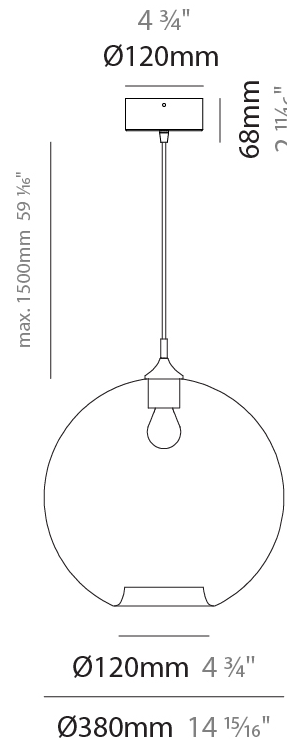

PARIGI PALLA MONOPOINT SUSPENSION

D141096-

base number Finish
Options

1. To build a product code in our configurator select the specify button on the base model # product page
2. To build a manual product code on this datasheet choose from the options listed below in blue font and add the suffix to the base model #

GENERAL

Series: Parigi Palla
Subseries: Parigi Palla Monopoint
Brand: Cangini & Tucci
Division: Design
Mounting Type: Suspension
Mounting Location: Ceiling
Subcategory: Pendant

PHYSICAL

Shape: Sphere
Diameter (mm): 380
Diameter (in): 14 ¹⁵/₁₆
Height (mm): 380
Height (in): 14 ¹⁵/₁₆
Max. Overall Height (mm): 1880
Max. Overall Height (in): 74
Light Distribution: Omnidirectional
Weight (kg): 2.40
Weight (lbs): 5.29
Fixture Finish: [AMB](#) / [GRN](#) / [PNK](#) / [RUB](#) / [SKB](#) / [SMK](#) / [TOB](#) / [TRA](#)
Holder Finish: CHR
Fixture Material: Glass / Metal
Cable Details: 1500mm Cable

ELECTRICAL

Number of Lamps: 1
Lamp Type: LED Retrofit
Bulb Included: Bulb Not Included
Max. Wattage Per Lamp (W): 8
Lamp Base: E26
Input Voltage (V): 120
Upon Request: 277Vac / GU24

LED

OPTICAL

RATINGS AND CERTIFICATIONS

Certified By: Certified for North American Standards
IP rating: IP20

PROJECT
TYPE
SPECIFIER
QUANTITY
DATE