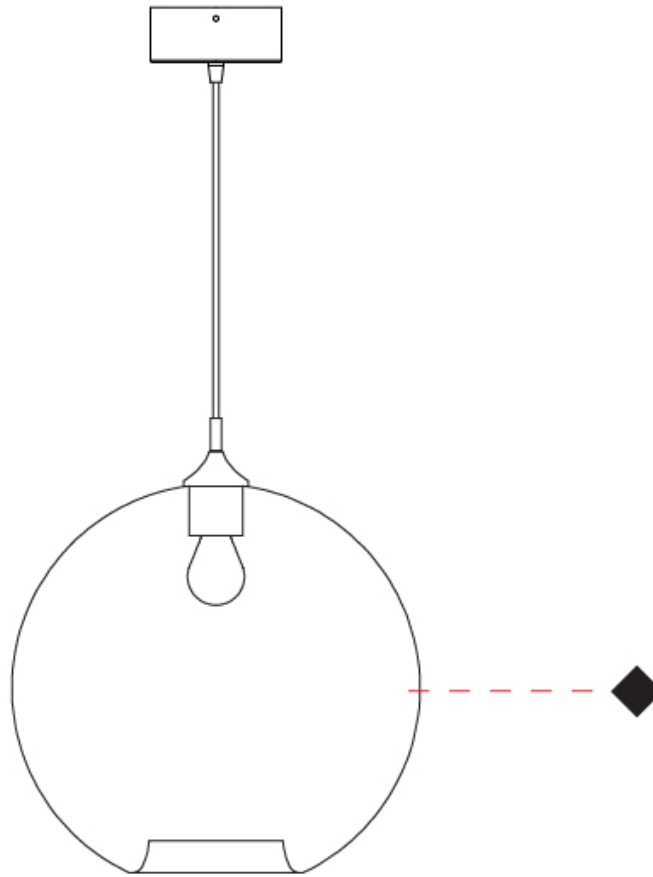

PARIGI PALLA MONOPOINT SUSPENSION

D141096-

PROJECT _____

TYPE _____

SPECIFIER _____

QUANTITY _____

DATE _____

D